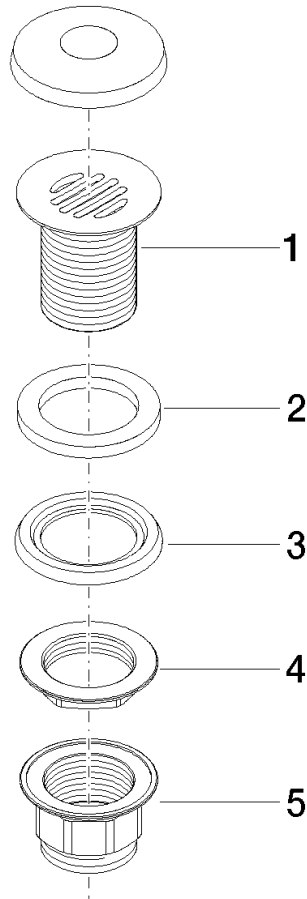

## Grated waste 1 1/4" - Brushed Durabronz (23kt Gold)

IMO

10 110 970

Fits: IMO, LULU, MADISON, MEM, TARA,  
CL.1, LISSÉ, VAIA, META, CYO

	Brushed Durabronz (23kt Gold)	10 110 970-28
	Chrome	10 110 970-00
	Brushed Platinum	10 110 970-06
	Platinum	10 110 970-08
	Durabronz (23kt Gold)	10 110 970-09
	Dark Chrome	10 110 970-19
	Light Gold	10 110 970-26
	Brushed Light Gold	10 110 970-27
	Matte Black	10 110 970-33
	Brushed Bronze	10 110 970-42
	Brushed Champagne (22kt Gold)	10 110 970-46
	Champagne (22kt Gold)	10 110 970-47
	Brushed Chrome	10 110 970-93
	Brushed Dark Platinum	10 110 970-99

## Grated waste 1 1/4" - Brushed Durabronz (23kt Gold)

---

IMO

10 110 970

Only suitable for sinks without an overflow.

10 110 970

10 110 970

Parts for other finishes can be found here: [Chrome](#)

Spare parts list

No.	Item Number	Name	Quantity used	Delivery time
1	09 11 01 025-28	cup	1	20
2	09 14 05 039 90	seal	1	2
3	09 14 03 025 90	seal	1	2
4	09 23 10 017 90	nut	1	2
5	09 23 10 020-28	nut	1	20