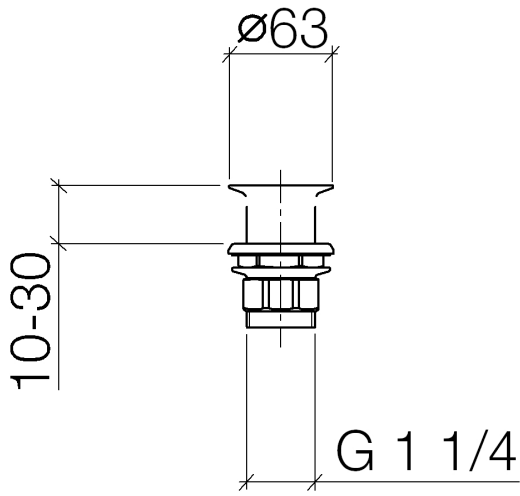

## Grated waste 1 1/4" - Brushed Durabronz (23kt Gold)

IMO

10 110 970

Fits: IMO, LULU, MADISON, MEM, TARA,  
CL.1, LISSÉ, VAIA, META, CYO

	Brushed Durabronz (23kt Gold)	10 110 970-28
	Chrome	10 110 970-00
	Brushed Platinum	10 110 970-06
	Platinum	10 110 970-08
	Durabronz (23kt Gold)	10 110 970-09
	Dark Chrome	10 110 970-19
	Light Gold	10 110 970-26
	Brushed Light Gold	10 110 970-27
	Matte Black	10 110 970-33
	Brushed Bronze	10 110 970-42
	Brushed Champagne (22kt Gold)	10 110 970-46
	Champagne (22kt Gold)	10 110 970-47
	Brushed Chrome	10 110 970-93
	Brushed Dark Platinum	10 110 970-99

## Grated waste 1 1/4" - Brushed Durabronz (23kt Gold)

---

IMO

10 110 970

Only suitable for sinks without an overflow.

10 110 970

10 110 970

Parts for other finishes can be found here: [Chrome](#)

Spare parts list

No.	Item Number	Name	Quantity used	Delivery time
1	09 11 01 025-28	cup	1	20
2	09 14 05 039 90	seal	1	2
3	09 14 03 025 90	seal	1	2
4	09 23 10 017 90	nut	1	2
5	09 23 10 020-28	nut	1	20